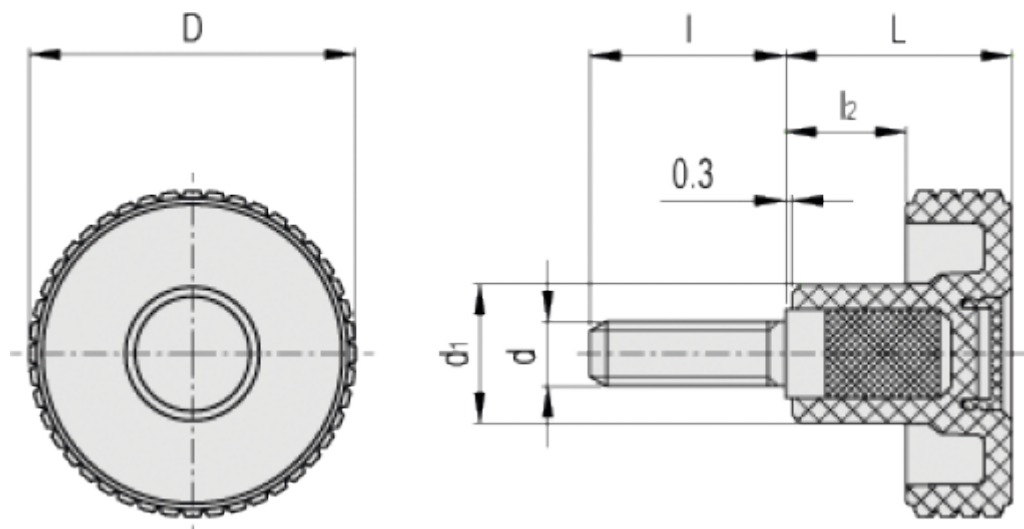

Article number: 23020343862

Description: E+G Knurled knob MBT.40 p-M8x25-C2, Orange

Measures

D = 39.5

d1 = 17

d6g = M8

L = 26.5

l = 25

l2 = 12.5